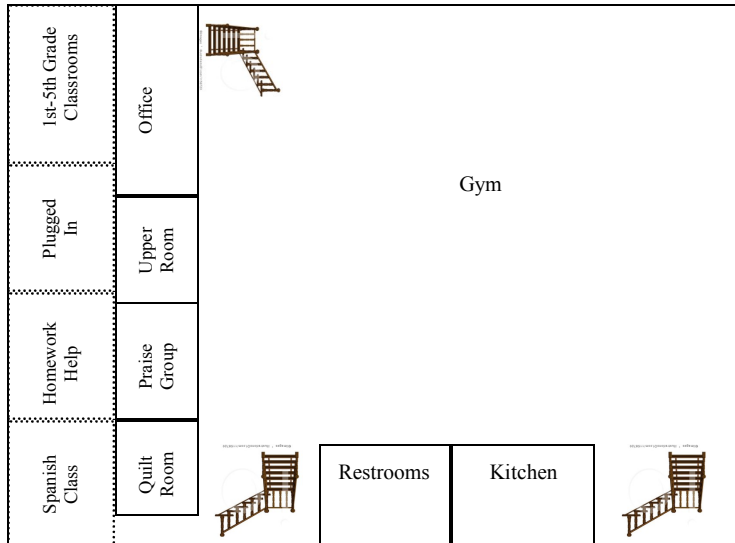

SANCTUARY BUILDING

CHAPEL BUILDING

Upstairs

FAMILY LIFE CENTER

**LILBURN CHRISTIAN CHURCH
CAMPUS MAP**

Youth Classes:

Nursery KUC wing
 Preschool KUC wing
 1st-5th Grade KUC wing
 Middle School Chapel Downstairs
 High School Chapel Downstairs

Adult Classes:

Authentic Class Upstairs Sanctuary
 Welcome! Chapel
 Ladies Class Sanctuary
 Spanish Class FLC Upstairs
 Upper Room FLC
 Praise Group FLC
 Open Circle Sanctuary