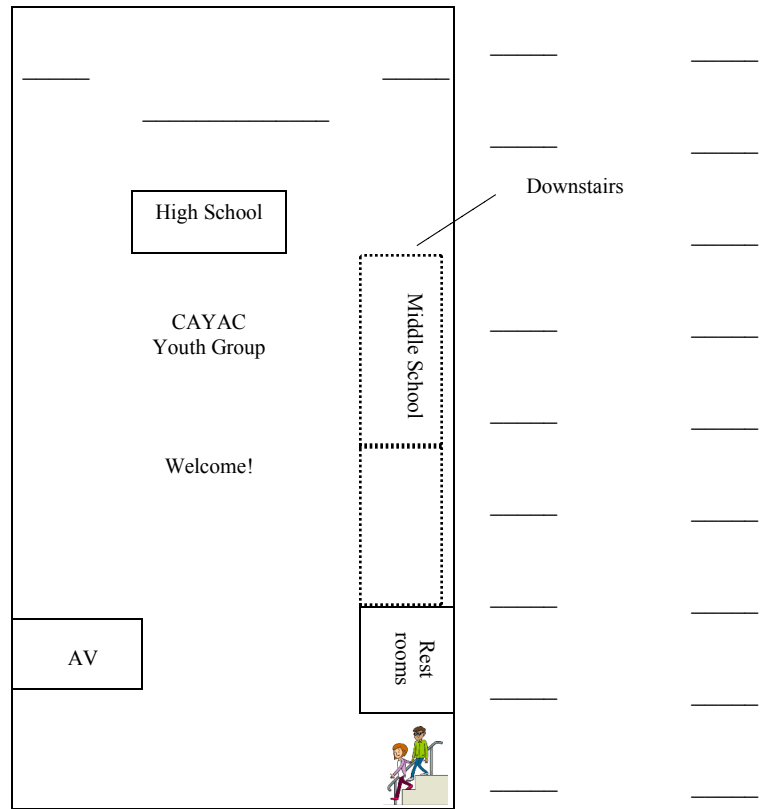

SANCTUARY BUILDING

CHAPEL BUILDING

Upstairs

FAMILY LIFE CENTER

**LILBURN CHRISTIAN CHURCH
CAMPUS MAP**

Youth Classes:

Nursery KUC wing
 Preschool KUC wing
 1st-5th Grade KUC wing
 Middle School Chapel Downstairs
 High School Chapel Downstairs

Adult Classes:

Authentic Class Upstairs Sanctuary
 Welcome! Chapel
 Ladies Class Sanctuary
 Spanish Class FLC Upstairs
 Upper Room FLC
 Praise Group FLC
 Open Circle Sanctuary